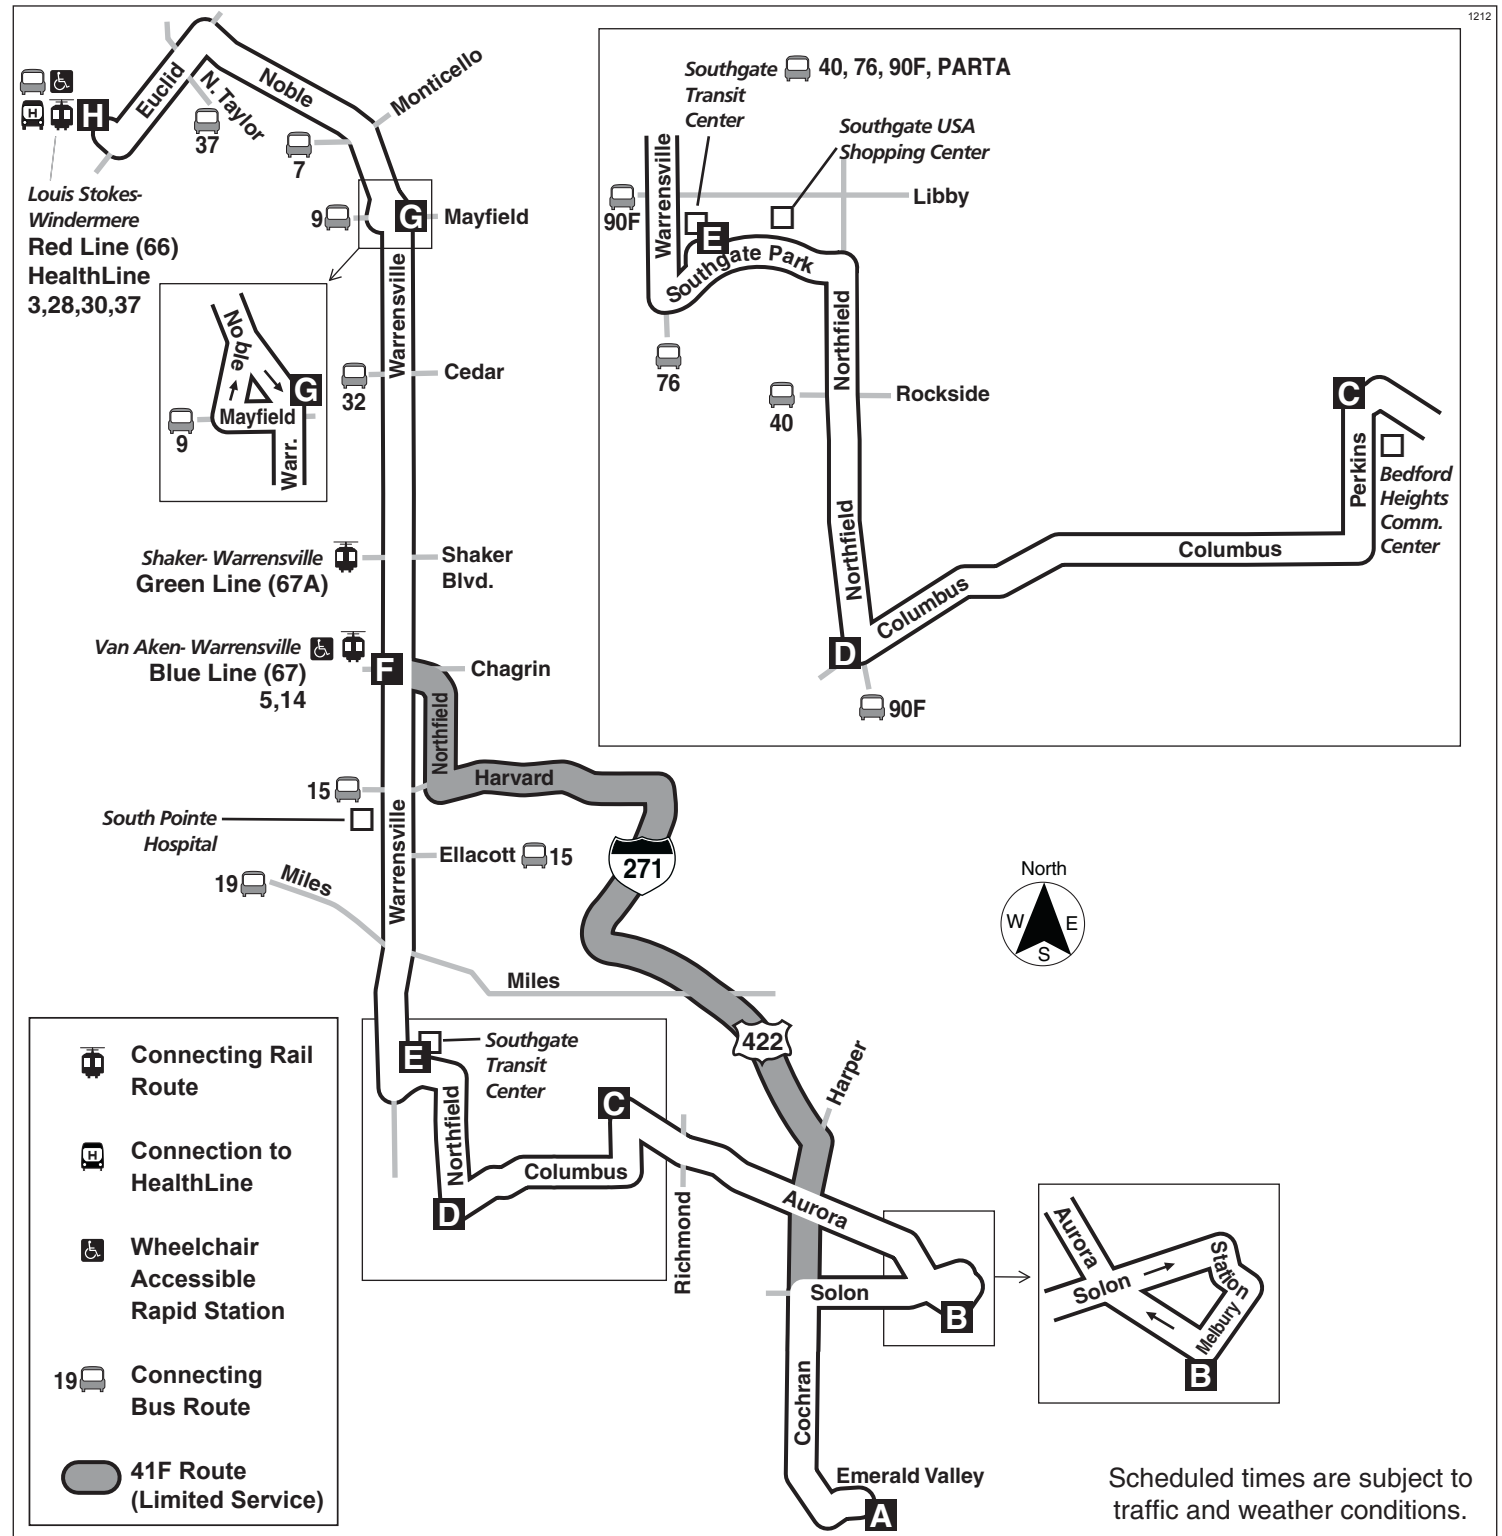

41/41F

Warrensville

Effective April 21, 2013

DESTINATIONS:

- Louis Stokes Station at Windermere
- University Square
- Warrensville- Shaker Rapid Station
- Warrensville- Van Aken Rapid Station
- South Pointe Hospital
- Thistledown Race Track
- Southgate Transit Center
- Bedford Hts. Community Center
- Solon Industrial Park
- Solon Square Shopping Center
- Emerald Valley / Glenwillow

Wheelchair Accessible

For more information,
call the RTAanswerline at
(216) 621-9500
TDD (216) 781-4271

Greater Cleveland Regional Transit Authority
1240 West 6th Street • Cleveland, Ohio 44113-1331
rideRTA.com

Scheduled times are subject to traffic and weather conditions.